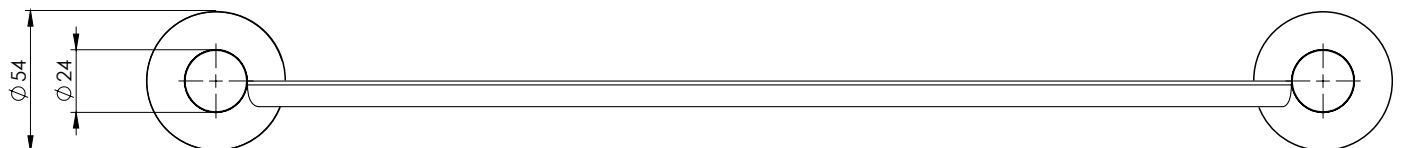

PHOENIX

SPECIFICATIONS

RADDI

METAL SHELF ROUND PLATE

PRODUCT CODE: RA886 BN
 FINISH: BRUSHED NICKEL
 WELS: N/A

MAINTENANCE AND CARE:

- All surfaces should be cleaned with mild liquid detergent or soap and water.
- Do not use cream cleaners or citrus based cleaning products, as they are abrasive.
- Use of unsuitable cleaning agents may damage the surface. Any damage caused in this way will not be covered by warranty.

PACKAGING INCLUDES

- 1 x Metal shelf round plate
- 1 x Installation kit
- 1 x Installation instructions
- 1 x Warranty card

AVAILABLE IN:

FOR MORE INFORMATION VISIT www.phoenixtapware.com.au

PLEASE [CLICK HERE](#) TO VIEW FULL WARRANTY

While we aim to ensure the specifications shown are correct at time of printing, Phoenix Tapware reserves the right to make modifications without prior notice. Always use the physical product measurements for mark-ups and roughing-in as the line drawing shown may differ from the actual product over time. All measurements are shown in millimetres.