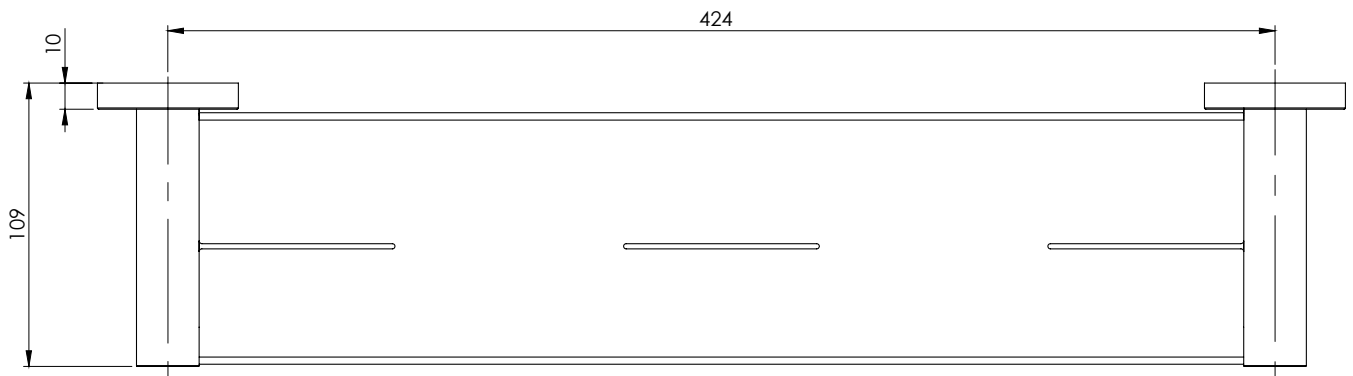

PACKAGING INCLUDES

- 1 x Metal shelf round plate
- 1 x Installation kit
- 1 x Installation instructions
- 1 x Warranty card

AVAILABLE IN:

FOR MORE INFORMATION VISIT www.phoenixtapware.com.au

PLEASE [CLICK HERE](#) TO VIEW FULL WARRANTY

While we aim to ensure the specifications shown are correct at time of printing, Phoenix Tapware reserves the right to make modifications without prior notice. Always use the physical product measurements for mark-ups and roughing-in as the line drawing shown may differ from the actual product over time. All measurements are shown in millimetres.